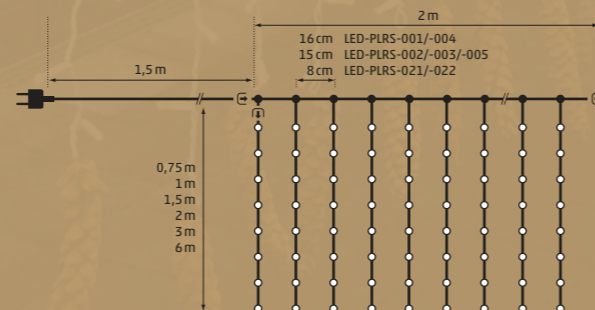

Alle Preise exkl. MwSt.