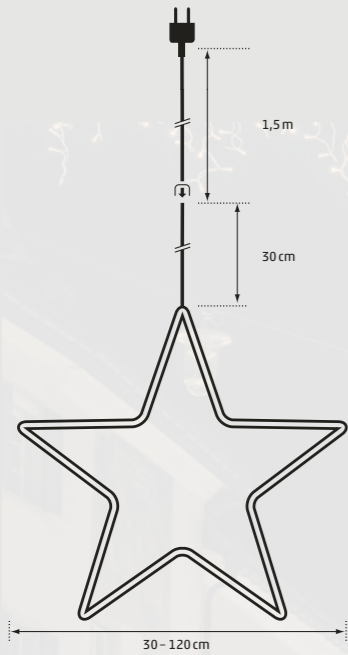

Die Zubehörteile zu den LED-Vorhängen erfüllen Ihre Gestaltungswünsche.

Ein Ice Light mit unterschiedlich langen Strängen, Verbindungskabel, T-Stücke und Motive ergänzen die LED-Lichtervorhänge und lassen sie zu einem ausgewachsenen System werden. Alle Produkte von Seite 34 bis 45 lassen sich beliebig untereinander verbinden. Die modulare Bauweise ist in der Anwendung sehr komfortabel, die Anzahl Stromkabel reduziert sich auf ein Minimum.

Les accessoires pour rideaux lumineux LED vous permettent de réaliser vos idées.

Un Ice Light avec guirlandes de longueurs inégales, un câble de connexion en deux longueurs, un raccord en T et des motifs complètent les rideaux lumineux LED, afin de créer un système extensible. Les articles des pages 34 à 45 se combinent à volonté! Ce système modulaire est très confortable d'utilisation, réduisant le nombre de câbles d'alimentation au minimum.

PLRS Main Cable
Hauptkabel | Câble principal

Art. LED-PLRS-6T-G 6 m | green cable | CHF 29.00
Art. LED-PLRS-6T-W 6 m | white cable | CHF 29.00

PLRS T-Connector
T-Connector | Raccord en T

Art. LED-PLRS-T-G green cable | CHF 7.00
Art. LED-PLRS-T-W white cable | CHF 7.00

PLRS Extension Cable
Verlängerungskabel | Rallonge

Art. LED-PLRS-1M-G 1 m | green cable | CHF 6.00
Art. LED-PLRS-3M-G 3 m | green cable | CHF 10.00
Art. LED-PLRS-1M-W 1 m | white cable | CHF 6.00
Art. LED-PLRS-3M-W 3 m | white cable | CHF 10.00

In & Outdoor | Double Star
52 x 54 cm | warmwhite
white cable | ≈ 1,5 m
230V 11W

Art. SRM-LED-004 | CHF 69.00