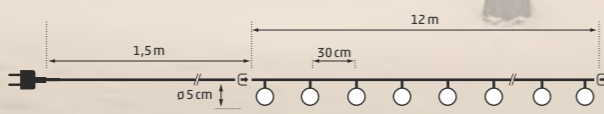

Alle Preise exkl. MwSt.

RUDOLF HIRT AG

4710 Balsthal · Sagmattstrasse 2 · T +41 32 322 71 71 · info@hirt-ag.ch · www.hirt-bewaesserung-beleuchtung.ch