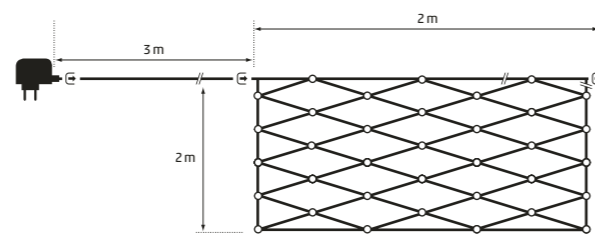

Ideal zum Schmücken von Sträuchern und Hecken.
Les filets lumineux conviennent particulièrement pour la décoration de buissons et de haies.

In & Outdoor | Connect Icicle
100 LED warmwhite | 20 strings
3x0,9 m | white cable | $\pm$ 3 m
12x connectable | 31V 6W
Art. DKL-242-01 | CHF 59.00