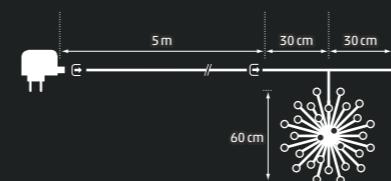

In & Outdoor | Ikarus
160 LED warmwhite
 $\varnothing$ 60 cm
clear cable | $\pm$ 5 m
6x connectable | 24V 6W

Art. DKOL-340-02 | CHF 59.00

Alle Preise exkl. MwSt.