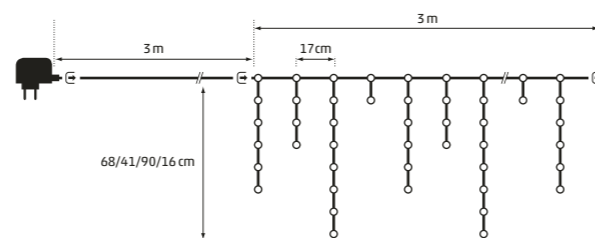

LED Connect Icicle eignen sich hervorragend zum Betonen von Balustraden oder Dachkanten – 36 Meter mit einer Stromversorgung – ganz schön praktisch.

Les LED Connect Icicle sont parfaites pour la décoration de balustrades et de gouttières – 36 mètres avec une seule alimentation – très pratique.