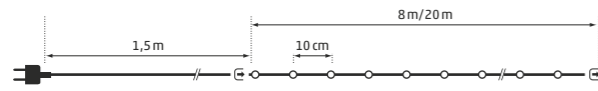

In & Outdoor | Tree Light warmwhite
80 LED | 8 m | white cable | $\pm$ 1,5 m
12x connectable | 230V 8,8W
Art. LED-PLR-005-01 | CHF 89.00