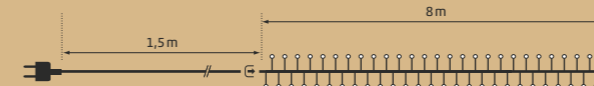

In & Outdoor | Cluster Light
240 LED | 8 m | green cable
12x connectable | 230V 15,3W
Art. LED-PLR-010-01 | CHF 229.00