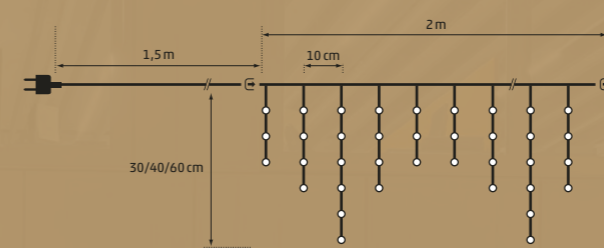

Die verspielte Lichterkette für Dachkontur und Balkon.
La guirlande lumineuse pour contours de toits et balcons.

In & Outdoor | Ice Light
80 LED warmwhite | 20 strings
2 m | ± 1,5 m
20x connectable | 230V 4,2W
white cable Art. LED-PLR-002-01 | CHF 89.00
green cable Art. LED-PLR-002-02 | CHF 89.00