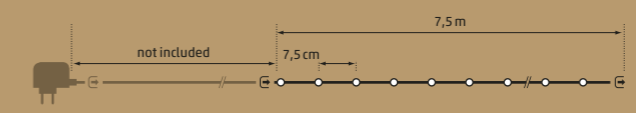

In & Outdoor | Connect String Extension
100 LED warmwhite | 7,5 m
green cable
without transformer
12x connectable | 31V 6W
Art. DKL-260-02 | CHF 39.00