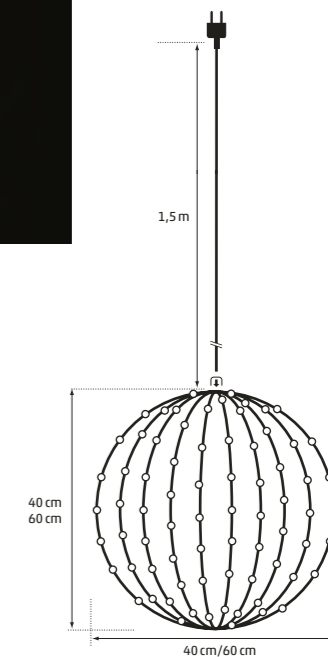

In & Outdoor PLR Ball

150 LED warmwhite | $\varnothing$ 40 cm
white cable | $\pm$ 1,5 m
20x connectable | 230V 9,2W

Art. DK01-065-02 | CHF 169.00

In & Outdoor PLR Ball

450 LED warmwhite | $\varnothing$ 60 cm
white cable | $\pm$ 1,5 m
10x connectable | 230V 36,9W

Art. DK01-065-03 | CHF 399.00

In & Outdoor | PLR Extension Cable

Verlängerungskabel | Rallonge
5 m | green cable

Art. LED-PLR-5M-G | CHF 15.00

In & Outdoor | PLR Extension Cable

Verlängerungskabel | Rallonge
5 m | white cable

Art. LED-PLR-5M-W | CHF 15.00

In & Outdoor | PLR Distribution Ring

Verteilerring | Anneau de distribution
5 plugs | green cable

Art. LED-PLR-VR | CHF 10.00