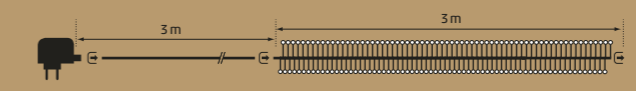

In & Outdoor | Connect Ring
 Verteilerring
 Anneau de distribution
 5 plugs | green cable
 Art. DKL-269-01 | CHF 9.00

In & Outdoor | Connect Cable
 Verbindungskabel
 Câble de raccordement
 3 m | green cable
 Art. DKL-268-01 | CHF 6.00

In & Outdoor | Connect String
 50 LED warmwhite | 3,75 m
 green cable | ⌀ 3 m
 24x connectable | 31V 6W
 Art. DKL-260-05 | CHF 29.90

In & Outdoor | Connect String Extension
 100 LED warmwhite | 7,5 m
 green cable
 without transformer
 12x connectable | 31V 6W
 Art. DKL-260-02 | CHF 39.00