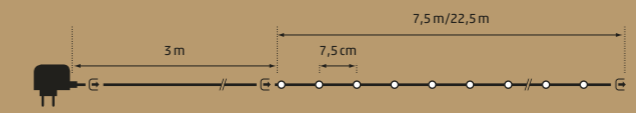

In & Outdoor | Connect String
50 LED warmwhite | 3,75 m
green cable | ⌀ 3 m
24x connectable | 31V 6W
Art. DKL-260-05 | CHF 29.90